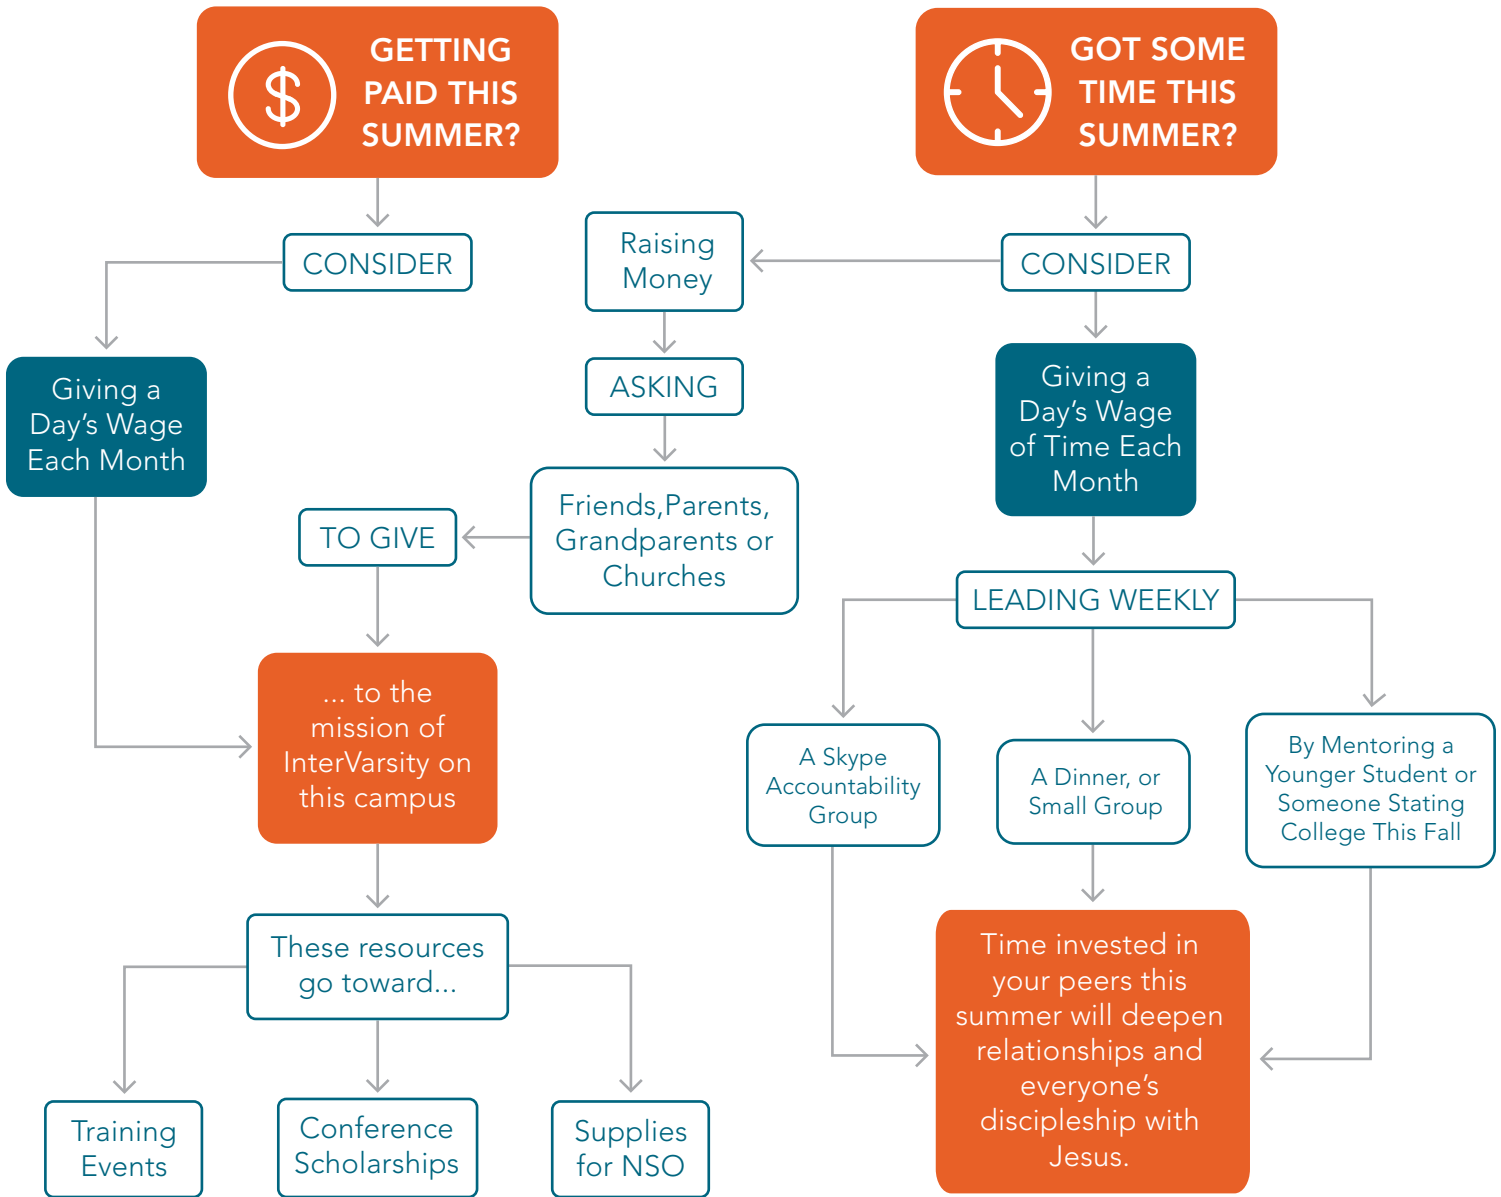

# Days Wage

The Day's Wage is a way to serve your fellowship and campus this summer! It is a way to use your God-given resources to advance His mission on campus as you live out biblical stewardship.

Through Day's Wage you can learn to:

- Utilize God's resources to invest in His work
- Begin (or grow in) the discipline of giving to the work of the Lord
- Be reminded that all we have belongs to God and is a gift
- Take joy in what he has given you and give from what you have