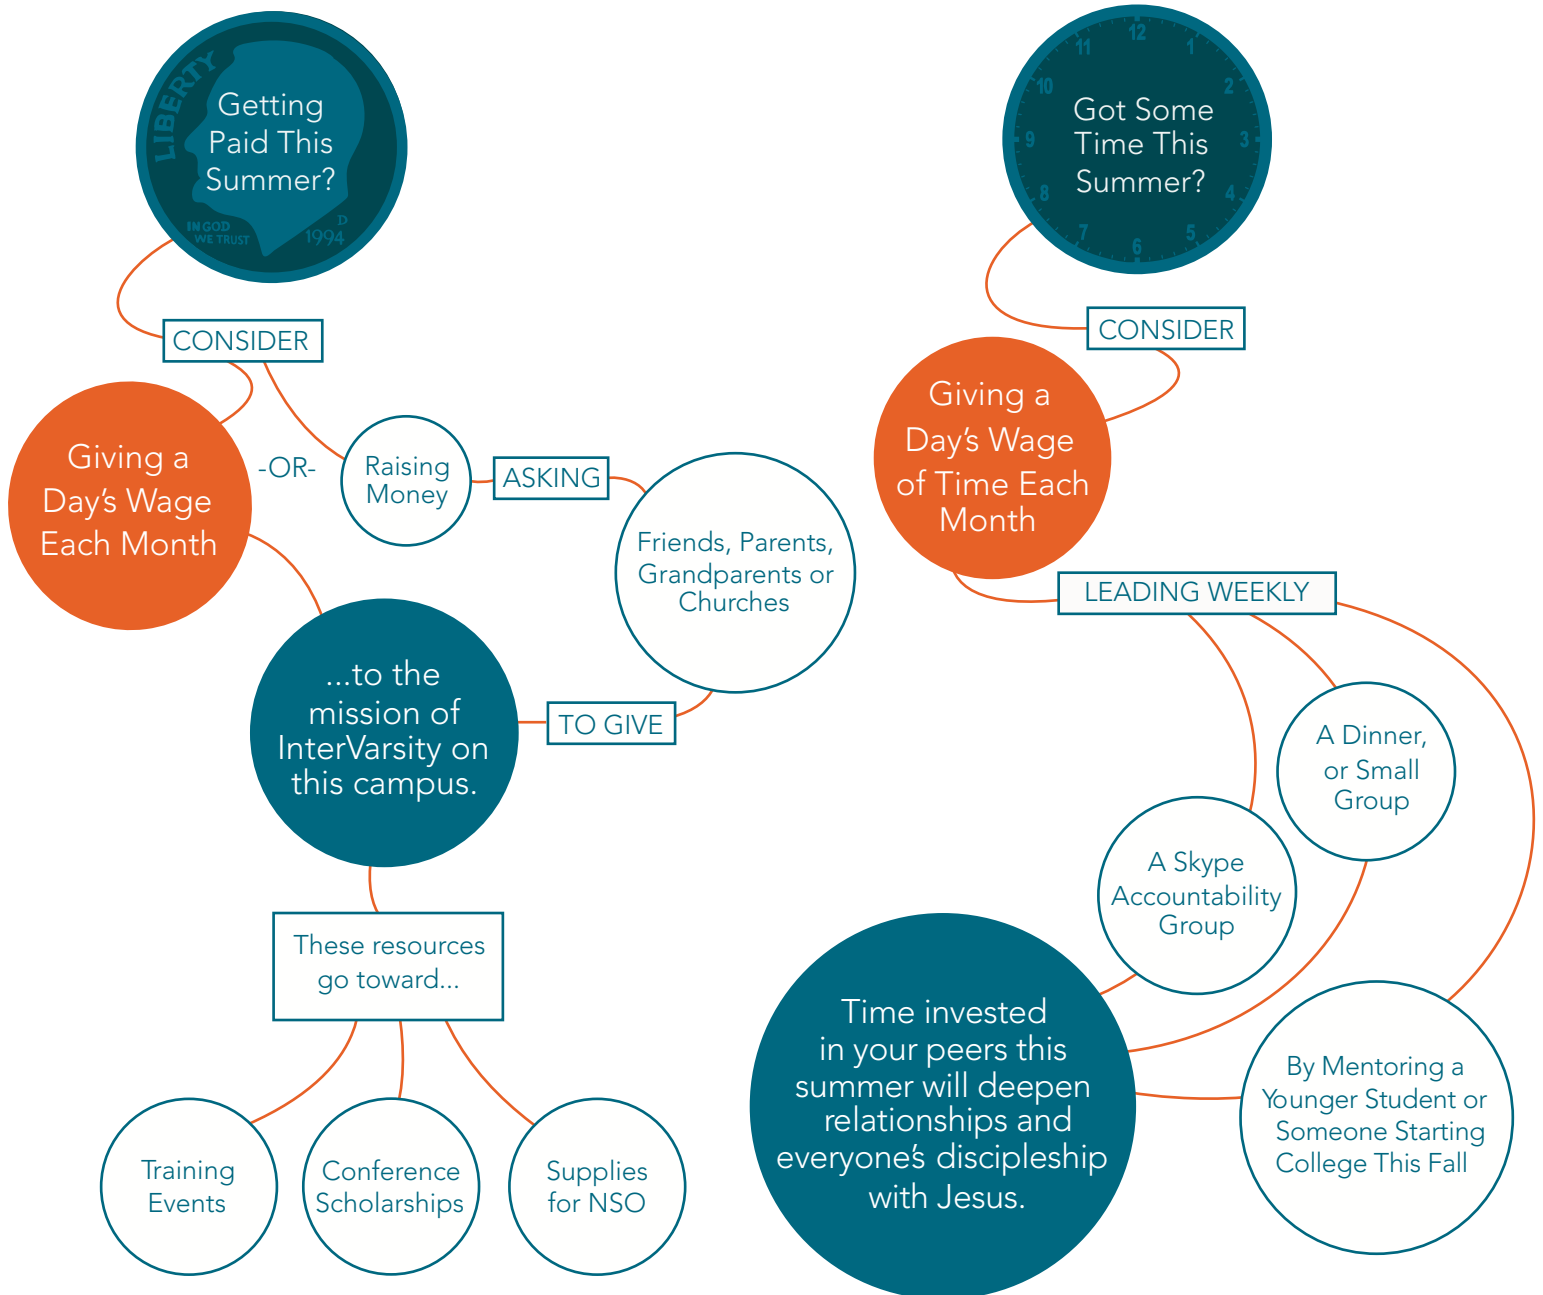

DAYS WAGE

The Day's Wage is a way to serve your fellowship and campus this summer! It is a way to use your God-given resources to advance His mission on campus as you live out biblical stewardship.

Through Day's Wage you can learn to:

- Utilize God's resources to invest in His work
- Begin (or grow in) the discipline of giving to the work of the Lord
- Be reminded that all we have belongs to God and is a gift
- Take joy in what he has given you and give from what you have